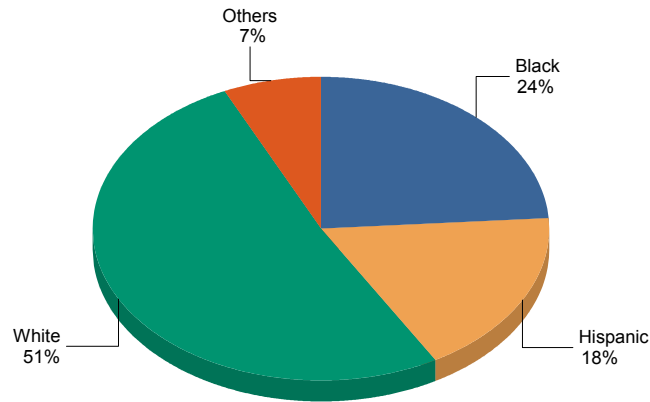

DEMOGRAPHICS REPORT - FIELD CONTACTS 2018 YTD

Santa Monica Police Department

Report Date: 10/10/2018

Month/Year:	B	H	W	O	Total
January 2018	165	102	385	65	717
February 2018	181	134	390	51	756
March 2018	212	146	415	65	838
April 2018	254	170	438	64	926
May 2018	294	203	685	89	1271
June 2018	163	153	386	43	745
July 2018	172	145	389	37	743
August 2018	147	133	323	50	653
September 2018	81	67	180	28	356
Total	1669	1253	3591	492	7005