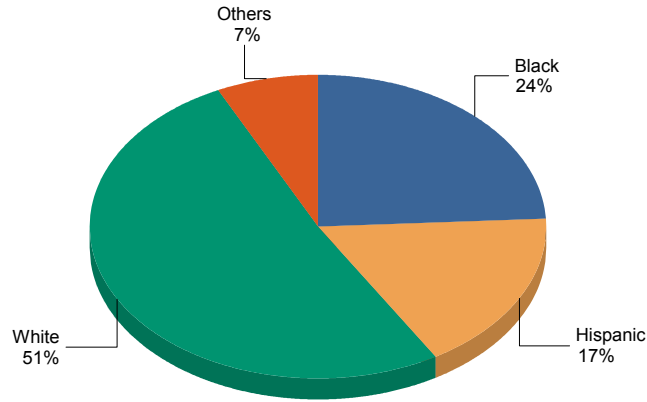

# DEMOGRAPHICS REPORT - FIELD CONTACTS 2018 YTD

## Santa Monica Police Department

Report Date: 07/10/2018

Month/Year:	B	H	W	O	Total
January 2018	165	106	380	65	716
February 2018	181	131	391	53	756
March 2018	213	143	416	64	836
April 2018	251	172	440	60	923
May 2018	257	183	614	82	1136
June 2018	132	127	307	38	604
<b>Total</b>	<b>1199</b>	<b>862</b>	<b>2548</b>	<b>362</b>	<b>4971</b>