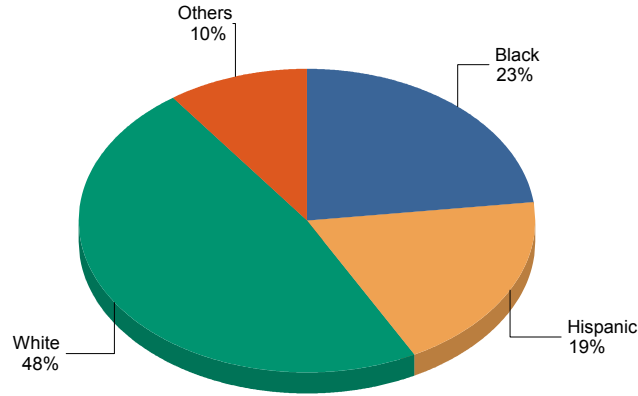

DEMOGRAPHICS REPORT - FIELD CONTACTS 2017 YTD

Santa Monica Police Department

Report Date: 01/10/2018

Month/Year:	B	H	W	O	Total
January 2017	115	84	256	23	478
February 2017	76	74	192	29	371
March 2017	116	99	210	38	463
April 2017	111	91	225	34	461
May 2017	101	113	233	63	510
June 2017	92	94	224	82	492
July 2017	105	79	200	101	485
August 2017	100	105	251	46	502
September 2017	77	69	181	57	384
October 2017	194	138	334	56	722
November 2017	170	116	358	57	701
December 2017	155	115	273	37	580
Total	1412	1177	2937	623	6149