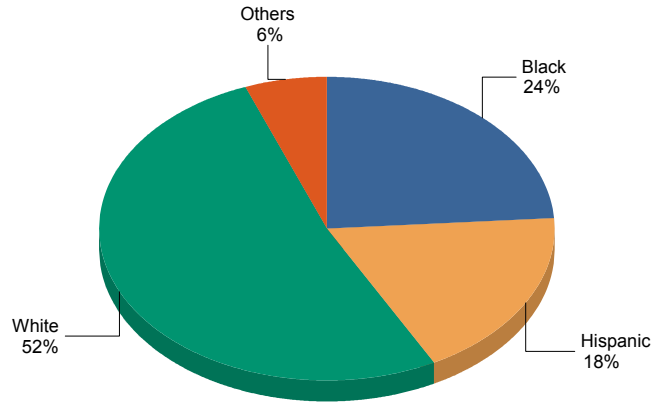

DEMOGRAPHICS REPORT - FIELD CONTACTS 2013

Santa Monica Police Department

Report Date: 08/30/2015

Month/Year:	B	H	W	O	Total
January 2013	136	95	306	29	566
February 2013	163	105	237	31	536
March 2013	163	106	275	37	581
April 2013	133	130	287	32	582
May 2013	139	87	269	19	514
June 2013	104	69	246	23	442
July 2013	146	134	304	41	625
August 2013	124	99	352	32	607
September 2013	112	107	281	28	528
October 2013	76	65	206	23	370
November 2013	82	70	212	26	390
December 2013	81	45	189	33	348
Total	1459	1112	3164	354	6089